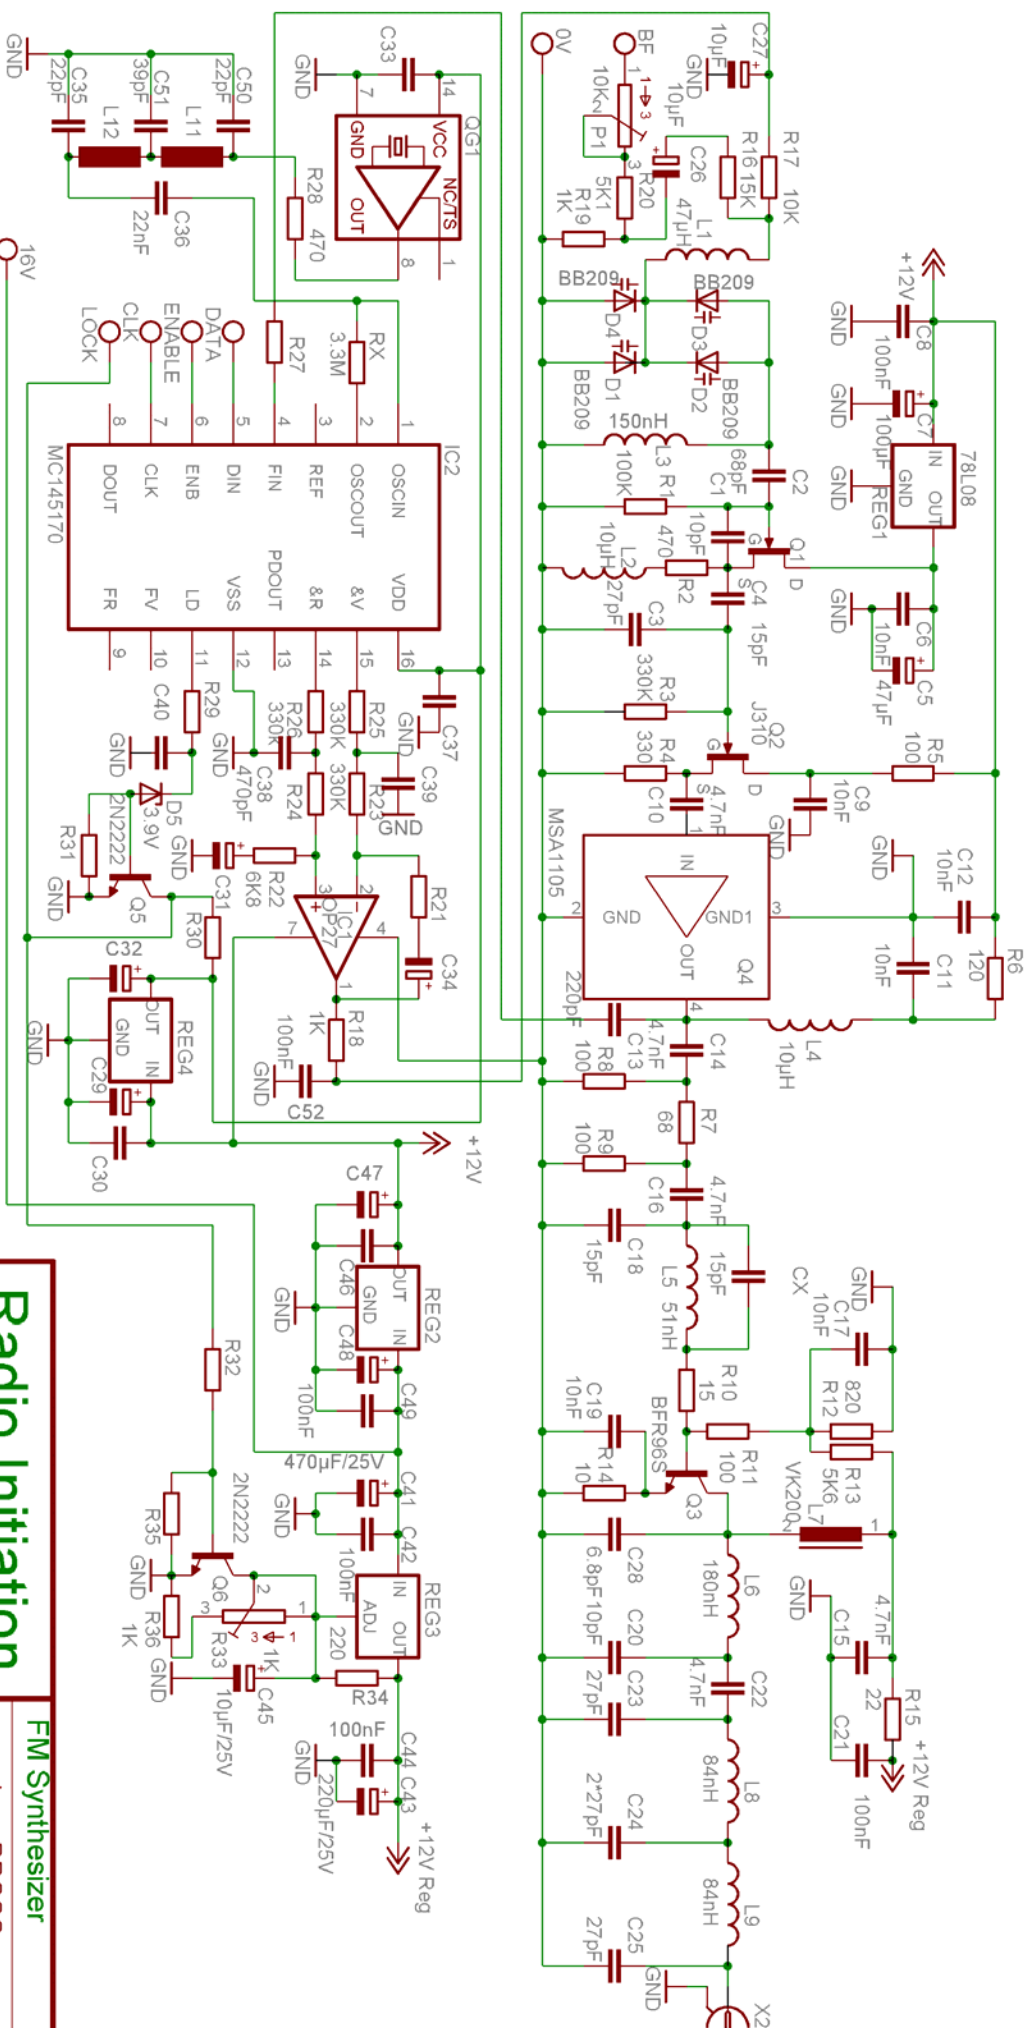

NEW FM Synthesizer Equipped with BB209

Radio Initiation
V1E1

| |
|---------------------|
| FM Synthesizer |
| synthe_BB209 pro |
| 14/09/2013 16:29:32 |
| Sheet: 1/1 |